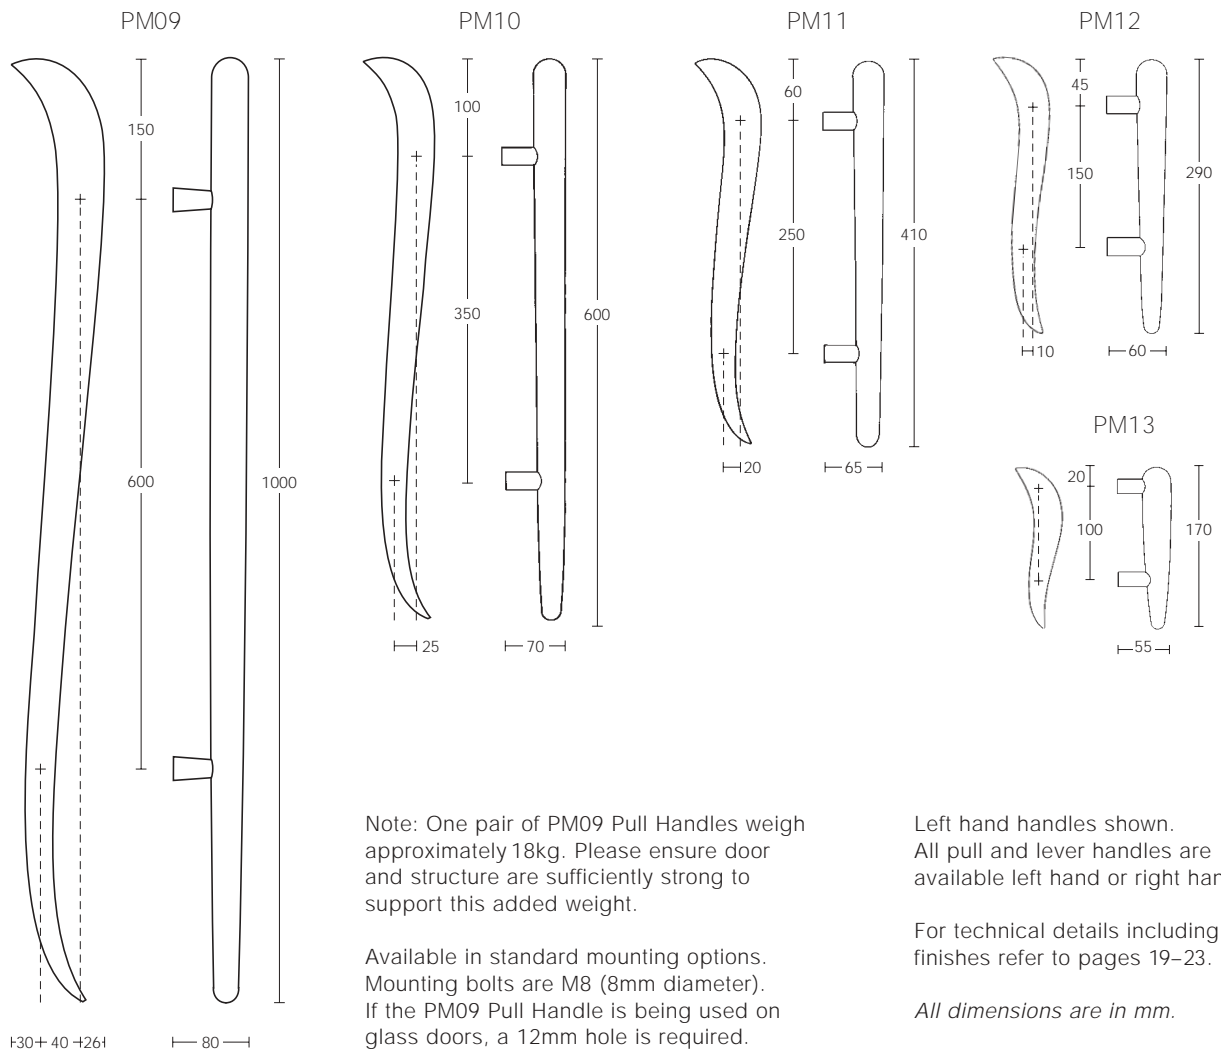

swim

PM14

PM16

PM12

# Pull Handles

# Lever Handle/Fixed Handle