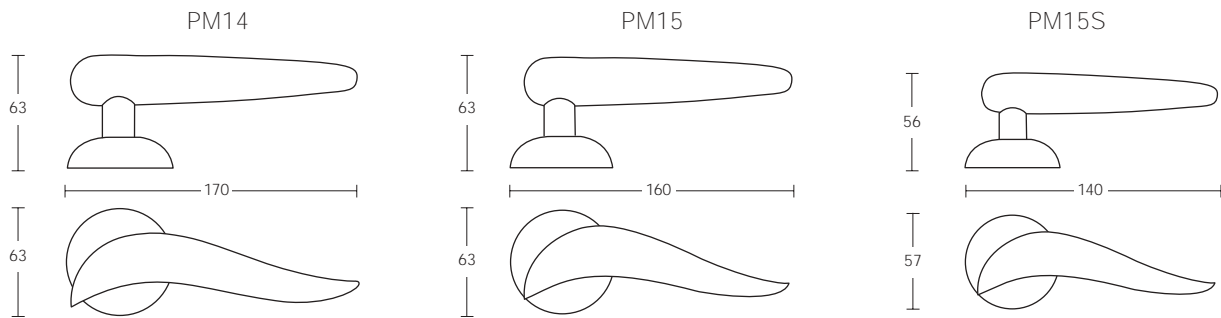

swim

PM14

PM16

PM12

# Lever Handle/Fixed Handle